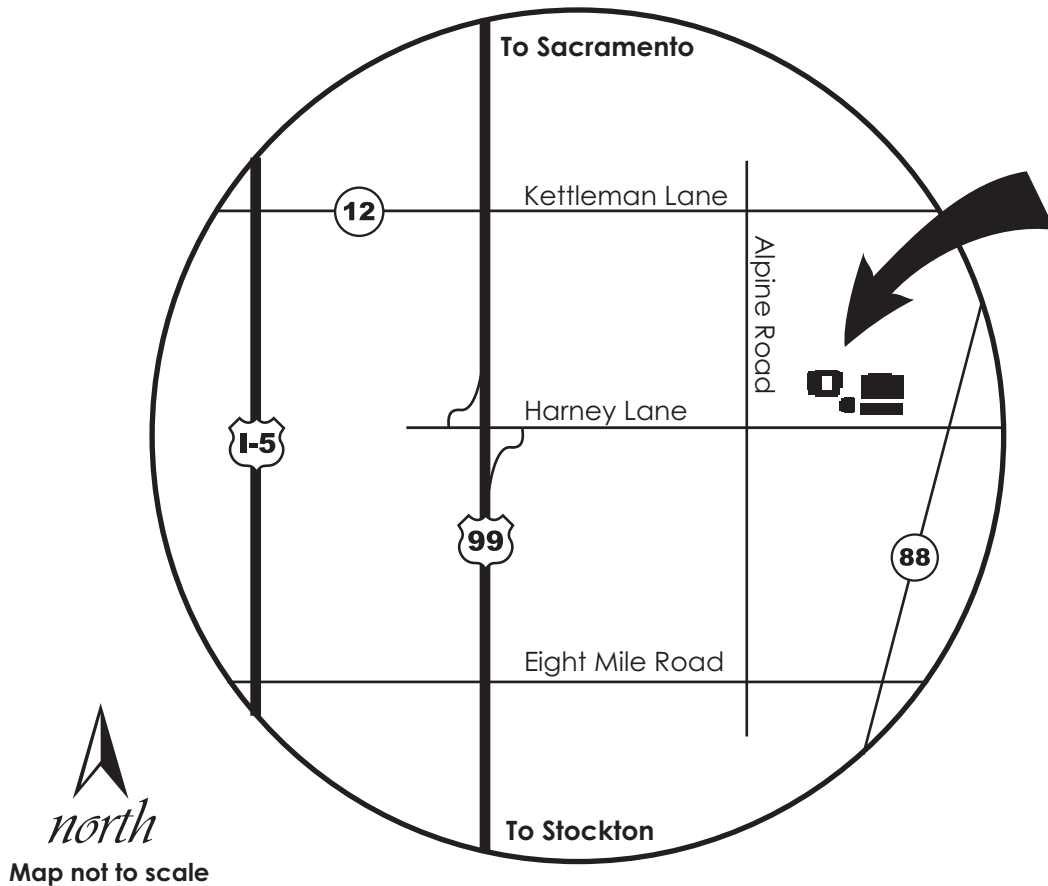

Map & Directions

9291 East Harney Lane, Lodi, California 95240
For more information call us at (209) 369-4184

Directions From the North

Take Highway 99-South and take Harney Lane Exit. Turn left and head east on Harney Lane to winery entrance approx 3 miles east of Highway 99 and 1 mile west of Highway 88. east on Harney Lane to winery entrance approx 3 miles east of Highway 99 and 1 mile west of Highway 88.

Directions From the South

Take Highway 99-North and take Harney Lane Exit. Turn left at stop sign and right onto Harney Lane. and head east on Harney Lane to winery entrance approx 3 miles east of Highway 99 and 1 mile west of Highway 88.